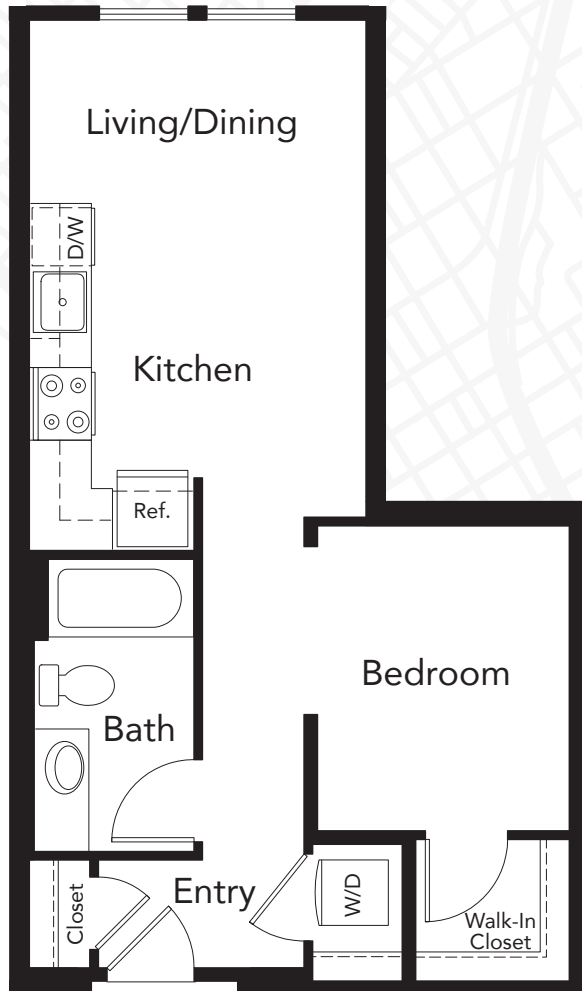

PLAN A1

1 Bedroom

1 Bath

519-641 Sq.Ft.

REPUBLICAN STREET

HARRISON STREET

BOREN AVENUE NORTH

400 BOREN AVE NORTH
SEATTLE, WA 98109

206.257.5245

radiusSLU.com

Floor plans are artist's rendering. All dimensions are approximate. Actual product and specifications may vary in dimension or detail. Not all features are available in every apartment. Prices and availability are subject to change. Please see a representative for details.