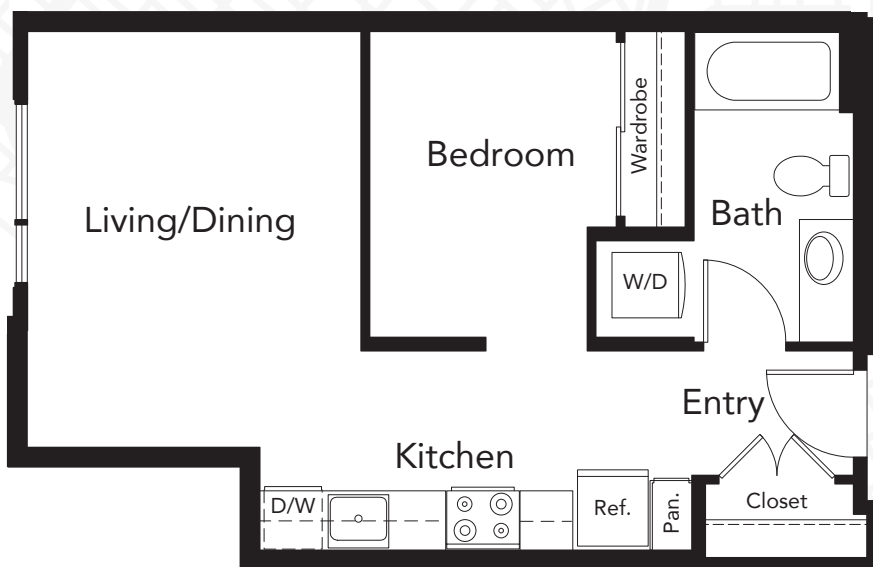

PLAN **A2**

1 Bedroom

1 Bath

522-587 Sq.Ft.

LEVEL 8

LEVEL 3-7

BOREN AVENUE NORTH

400 BOREN AVE NORTH
SEATTLE, WA 98109