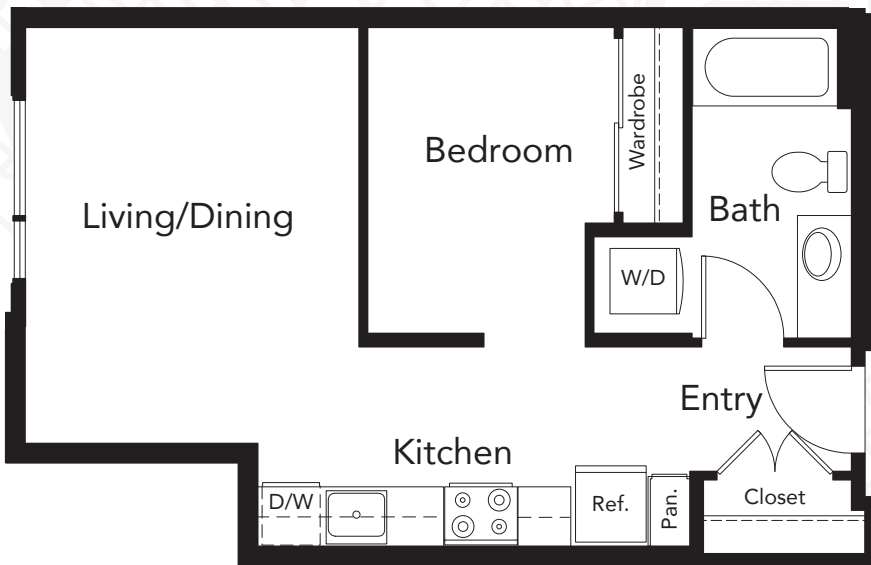

PLAN **A2**

1 Bedroom

1 Bath

522-587 Sq.Ft.

LEVEL 8

LEVEL 3-7

BOREN AVENUE NORTH

400 BOREN AVE NORTH  
SEATTLE, WA 98109

206.257.5245

[radiusSLU.com](http://radiusSLU.com)

Floor plans are artist's rendering. All dimensions are approximate. Actual product and specifications may vary in dimension or detail. Not all features are available in every apartment. Prices and availability are subject to change. Please see a representative for details.