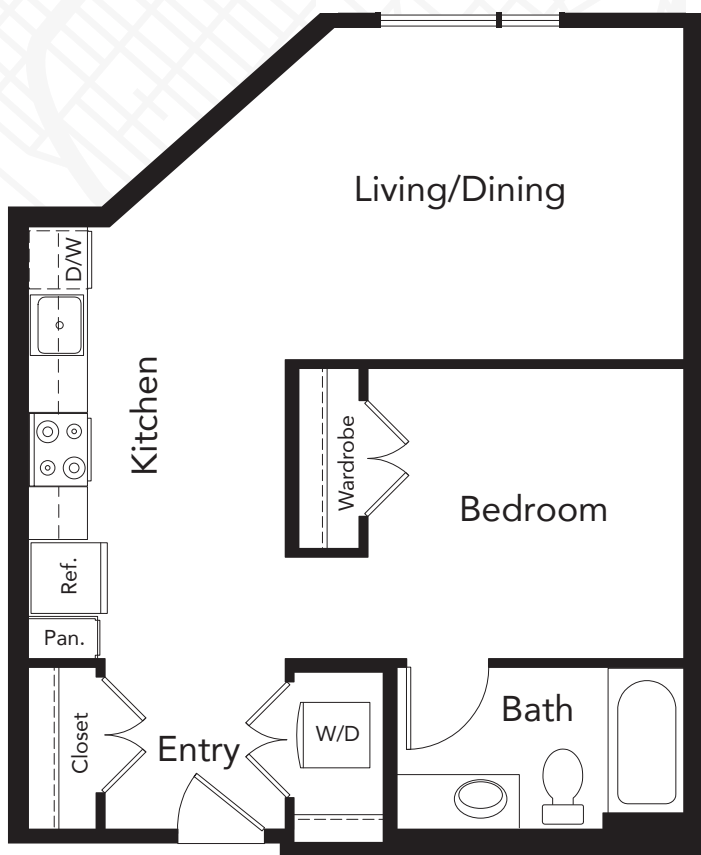

PLAN A3

1 Bedroom

1 Bath

624 Sq.Ft.

REPUBLICAN STREET
BOREN AVENUE NORTH
HARRISON STREET

R - Reverse

N

400 BOREN AVE NORTH
SEATTLE, WA 98109