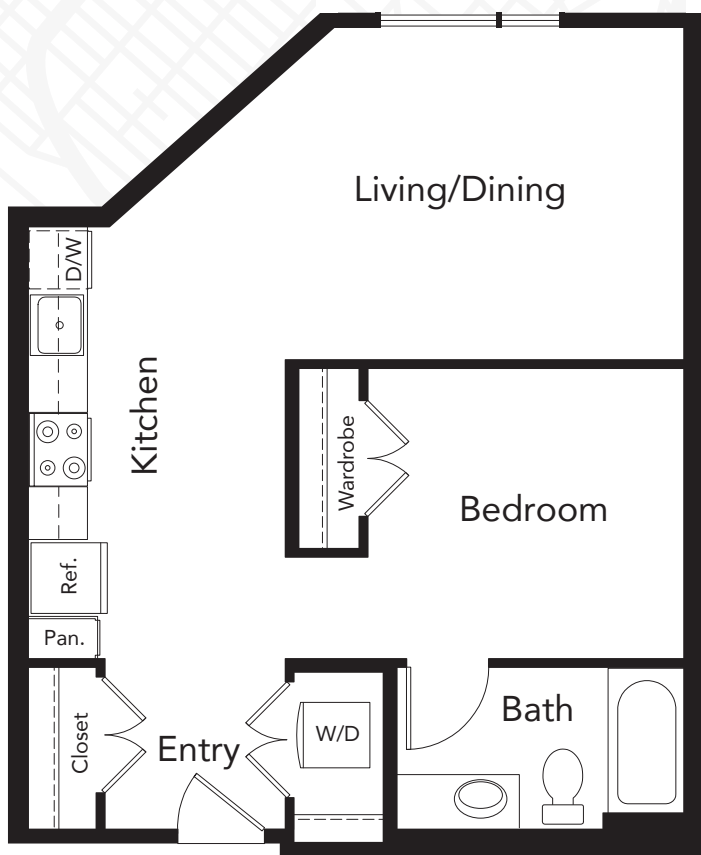

PLAN A3

1 Bedroom
1 Bath
624 Sq.Ft.

400 BOREN AVE NORTH
SEATTLE, WA 98109
206.257.5245

radiusSLU.com