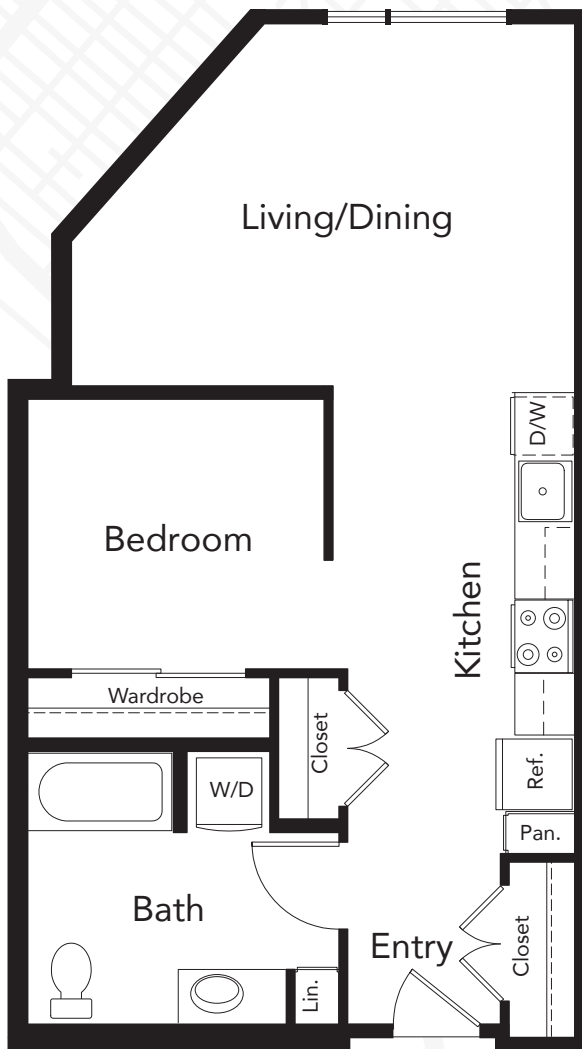

PLAN A4 ADA

1 Bedroom

1 Bath

651 Sq.Ft.

LEVEL 8

LEVEL 3-7

BOREN AVENUE NORTH

Floor plans are artist's rendering. All dimensions are approximate. Actual product and specifications may vary in dimension or detail. Not all features are available in every apartment. Prices and availability are subject to change. Please see a representative for details.