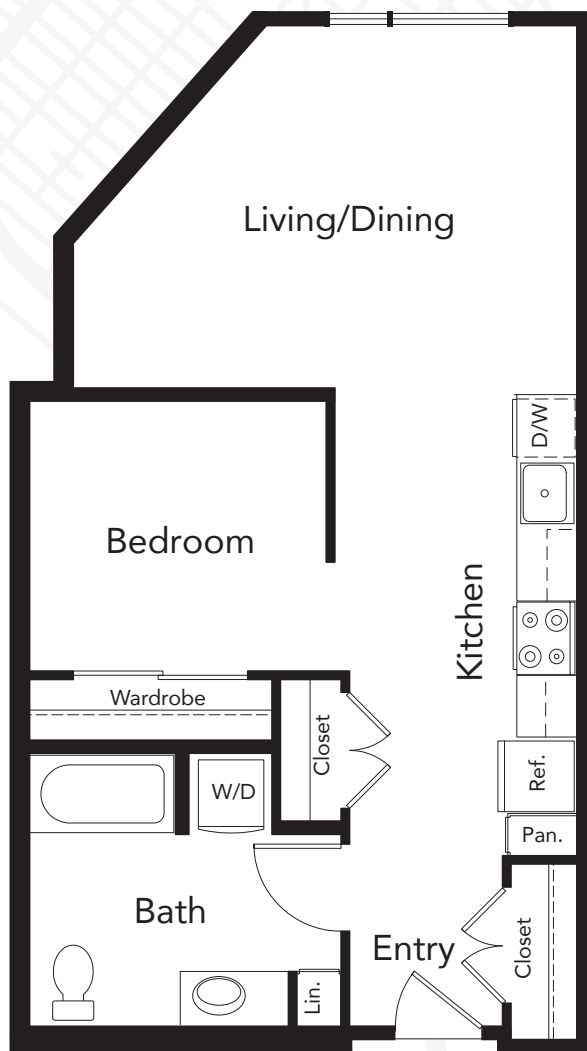

PLAN A4 ADA

1 Bedroom

1 Bath

651 Sq.Ft.

LEVEL 8

LEVEL 3-7

BOREN AVENUE NORTH

400 BOREN AVE NORTH
SEATTLE, WA 98109