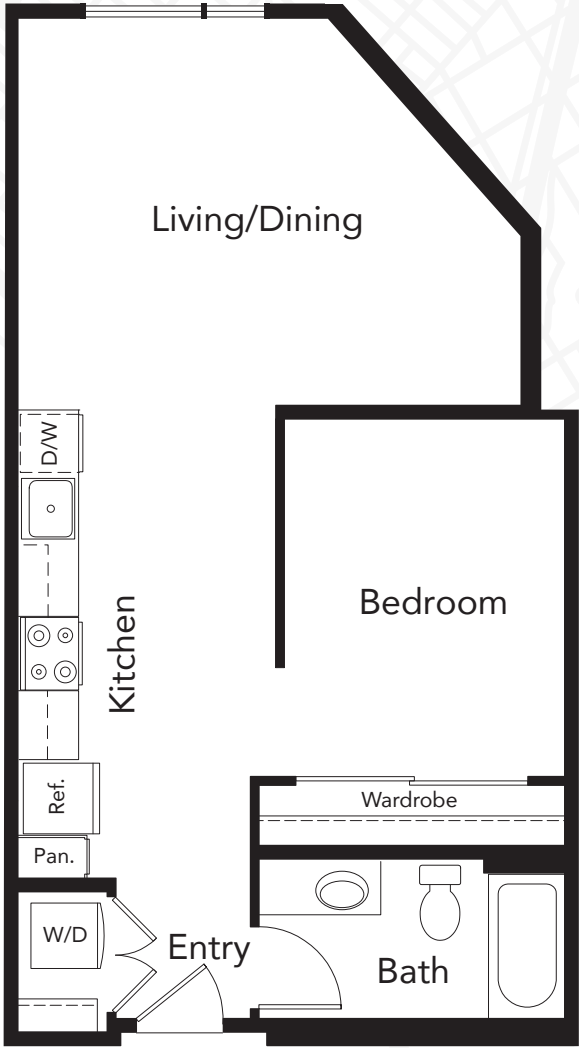

PLAN **A4a**

1 Bedroom

1 Bath

649 Sq.Ft.

LEVEL 3-7

BOREN AVENUE NORTH

400 BOREN AVE NORTH
SEATTLE, WA 98109

206.257.5245