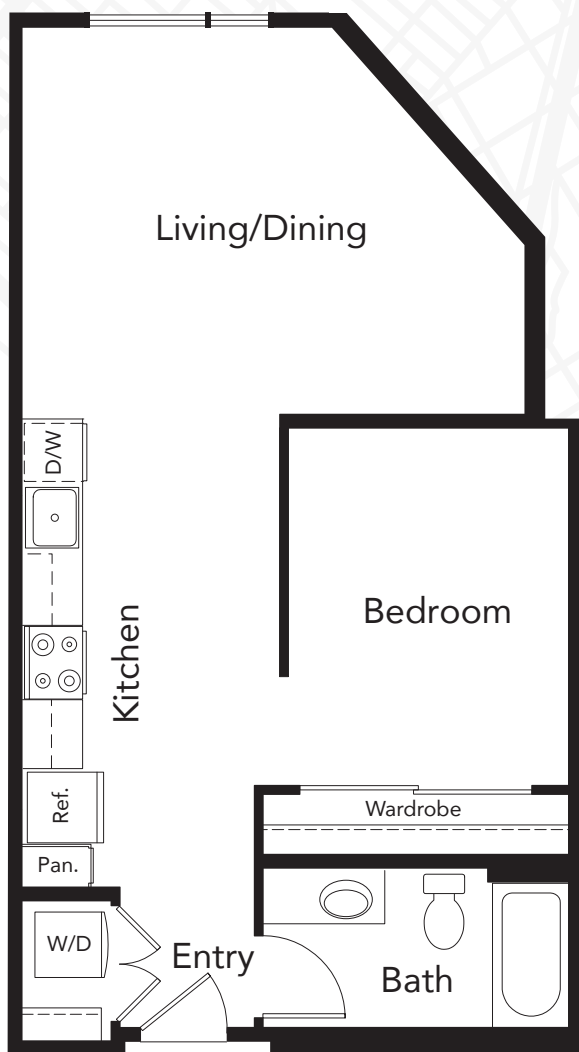

PLAN **A4a**

1 Bedroom

1 Bath

649 Sq.Ft.

BOREN AVENUE NORTH

400 BOREN AVE NORTH
SEATTLE, WA 98109

206.257.5245

radiusSLU.com