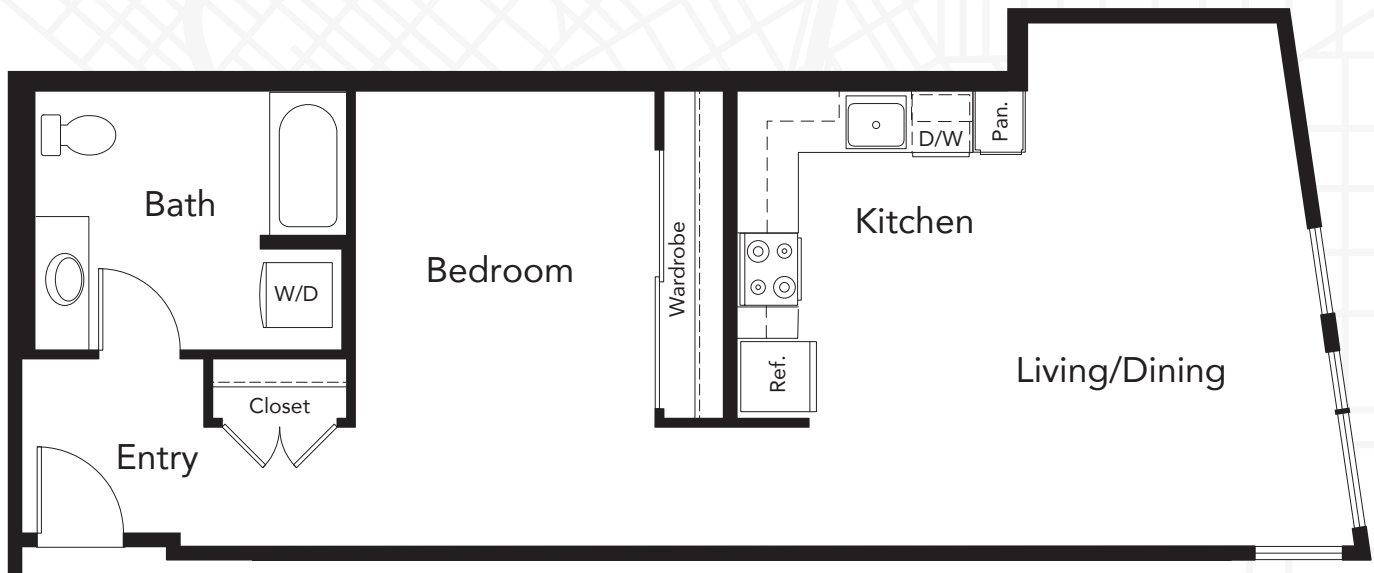

PLAN A5b ADA

1 Bedroom

1 Bath

792 Sq.Ft.

400 BOREN AVE NORTH
SEATTLE, WA 98109

206.257.5245
radiusSLU.com

Floor plans are artist's rendering. All dimensions are approximate. Actual product and specifications may vary in dimension or detail. Not all features are available in every apartment. Prices and availability are subject to change. Please see a representative for details.