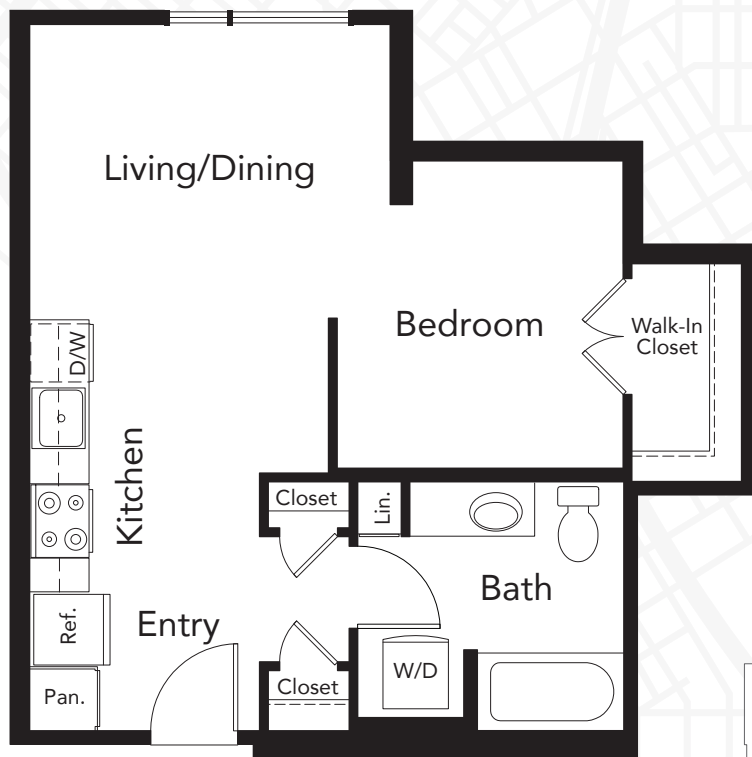

PLAN A6

1 Bedroom

1 Bath

527 Sq.Ft.

LEVEL 8

LEVEL 3-7

BOREN AVENUE NORTH

400 BOREN AVE NORTH
SEATTLE, WA 98109