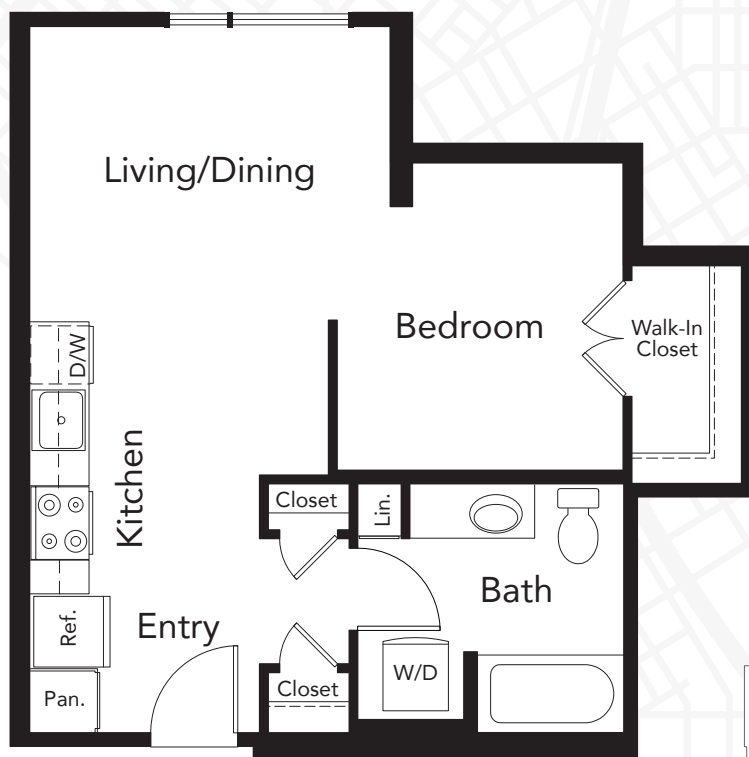

PLAN **A6**

1 Bedroom

1 Bath

527 Sq.Ft.

LEVEL 8

LEVEL 3-7

BOREN AVENUE NORTH

400 BOREN AVE NORTH
SEATTLE, WA 98109