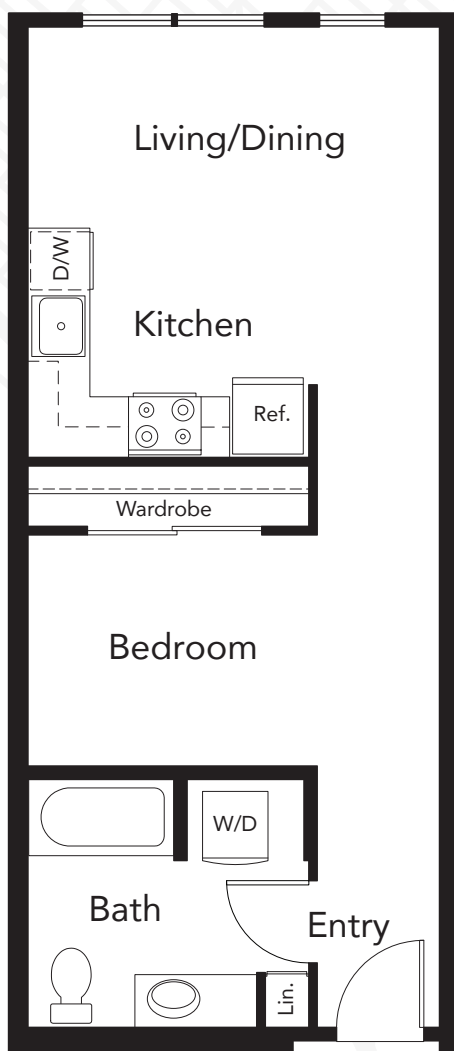

PLAN **A7**

1 Bedroom

1 Bath

534-597 Sq.Ft.

LEVEL 8

LEVEL 3-7

BOREN AVENUE NORTH

400 BOREN AVE NORTH  
SEATTLE, WA 98109