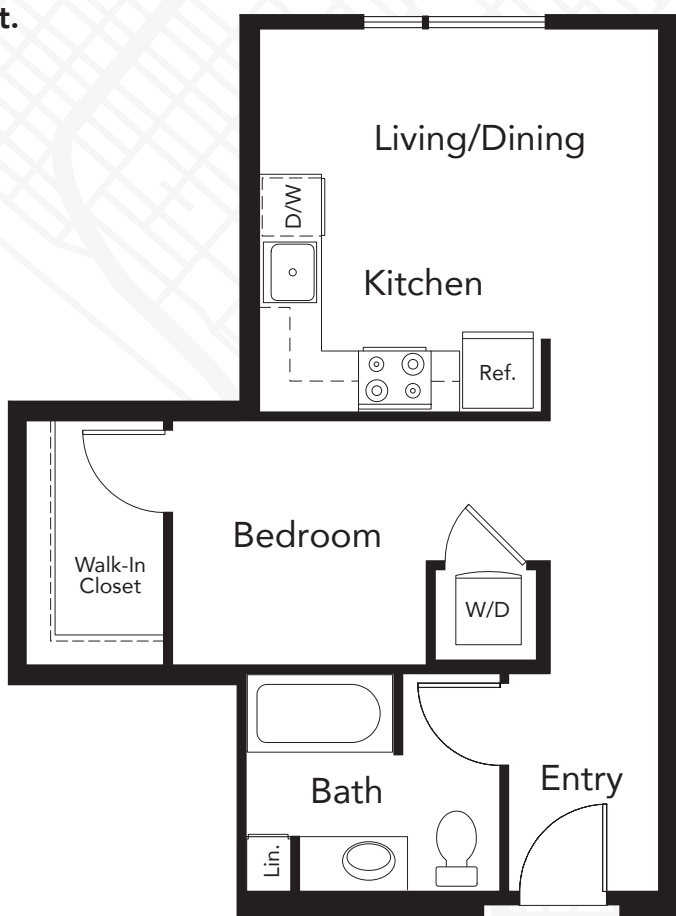

PLAN **A8**

1 Bedroom

1 Bath

537 Sq.Ft.

LEVEL 8

LEVEL 3-7

BOREN AVENUE NORTH

400 BOREN AVE NORTH
SEATTLE, WA 98109