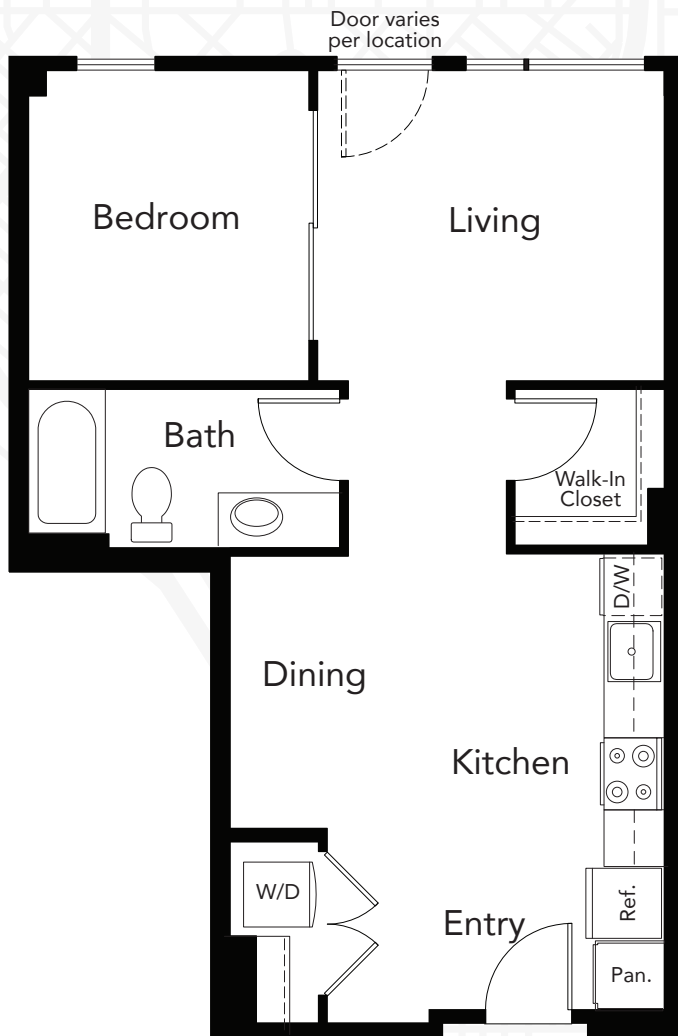

PLAN B1a

1 Bedroom

1 Bath

640-665 Sq.Ft.

LEVEL 2

LEVEL 1

BOREN AVENUE NORTH

400 BOREN AVE NORTH
SEATTLE, WA 98109