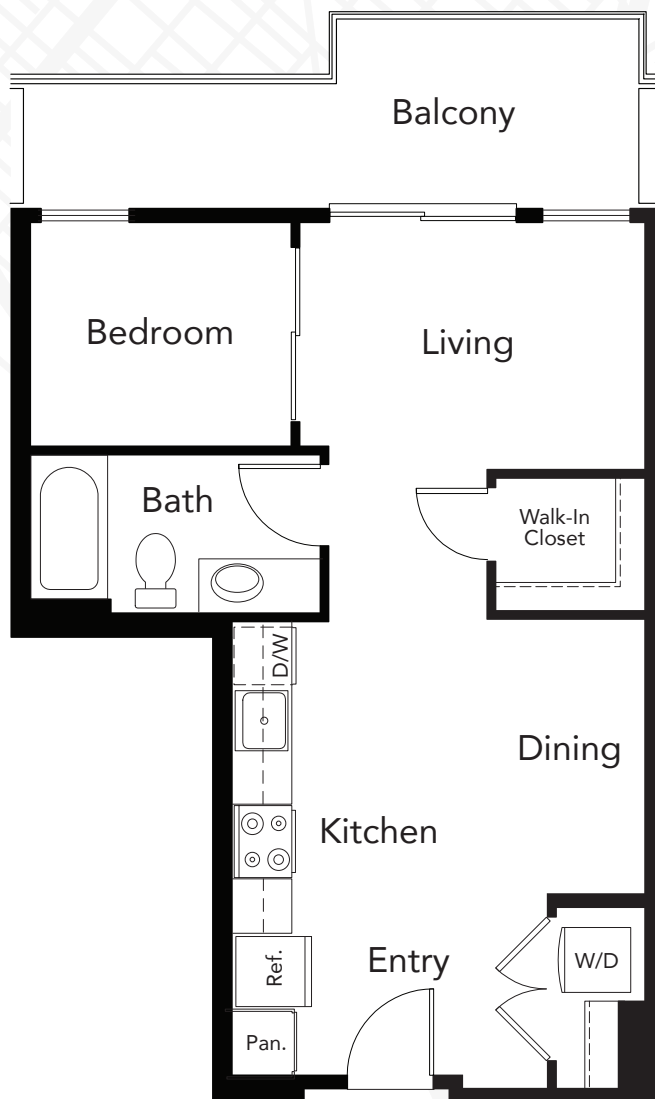

PLAN **B1b**

1 Bedroom

1 Bath

568 Sq.Ft.

BOREN AVENUE NORTH

400 BOREN AVE NORTH

SEATTLE, WA 98109

206.257.5245