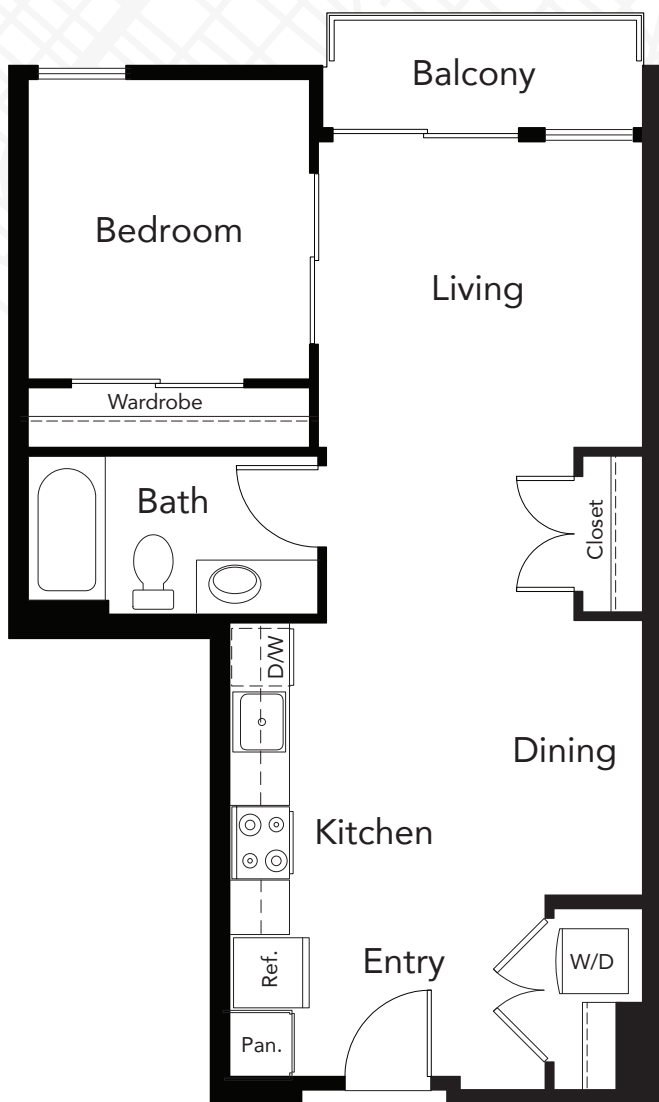

PLAN B1b

1 Bedroom

1 Bath

657 Sq.Ft.

LEVEL 8

LEVEL 3-7

BOREN AVENUE NORTH

400 BOREN AVE NORTH
SEATTLE, WA 98109