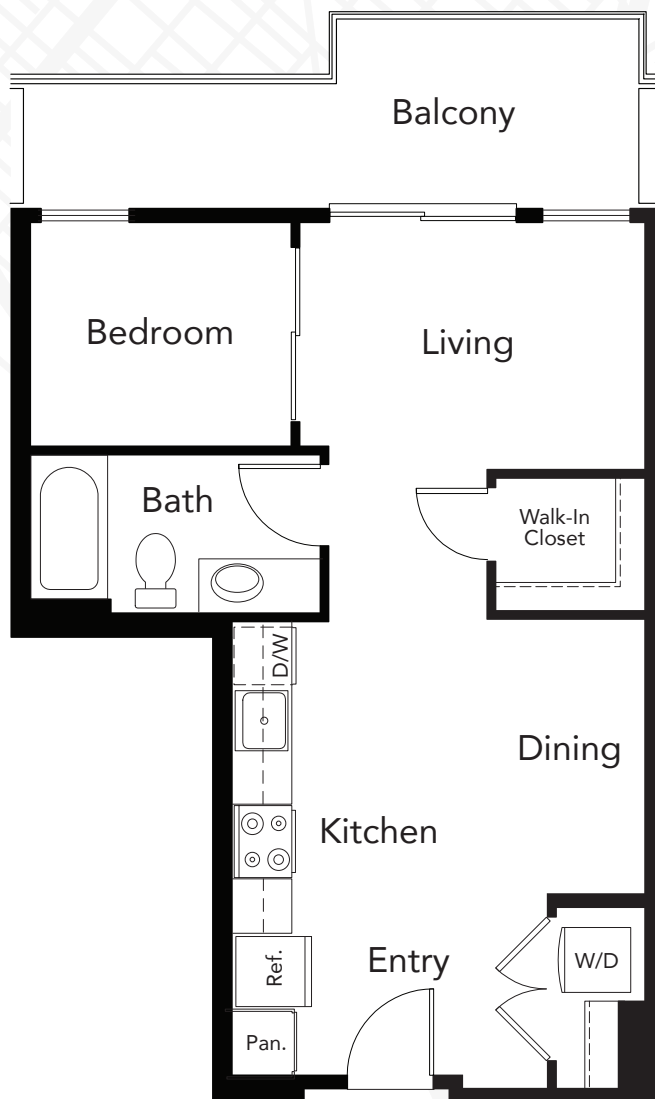

PLAN **B1b**

1 Bedroom

1 Bath

568 Sq.Ft.

LEVEL 9

BOREN AVENUE NORTH

400 BOREN AVE NORTH
SEATTLE, WA 98109
206.257.5245

radiusSLU.com