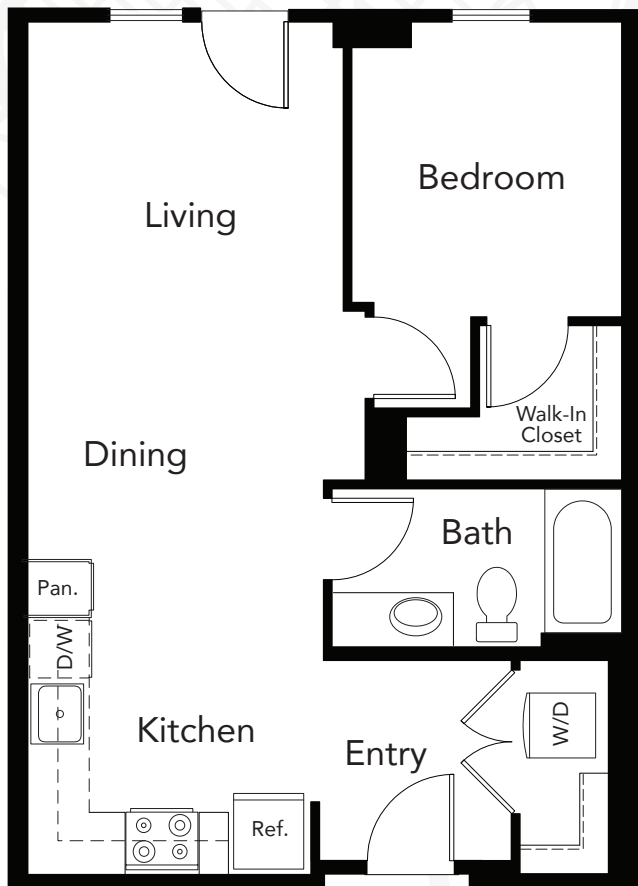

PLAN B2a

1 Bedroom

1 Bath

675-691 Sq.Ft.

BOREN AVENUE NORTH

400 BOREN AVE NORTH
SEATTLE, WA 98109

206.257.5245

radiusSLU.com