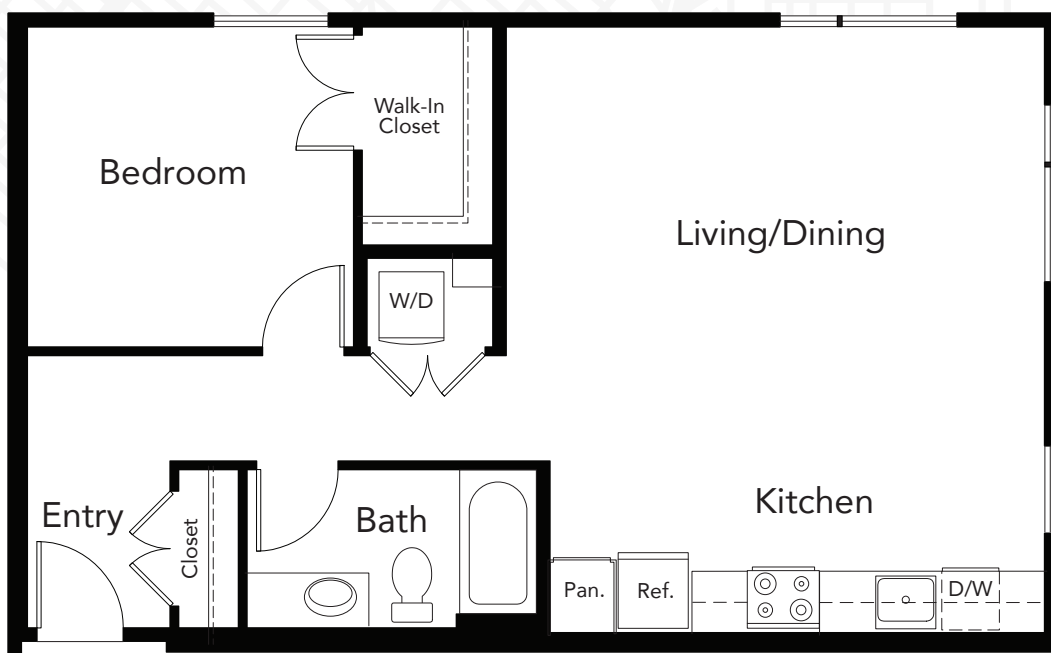

PLAN **B3**

1 Bedroom

1 Bath

798 Sq.Ft.

LEVEL 8

LEVEL 3-7

BOREN AVENUE NORTH

400 BOREN AVE NORTH
SEATTLE, WA 98109