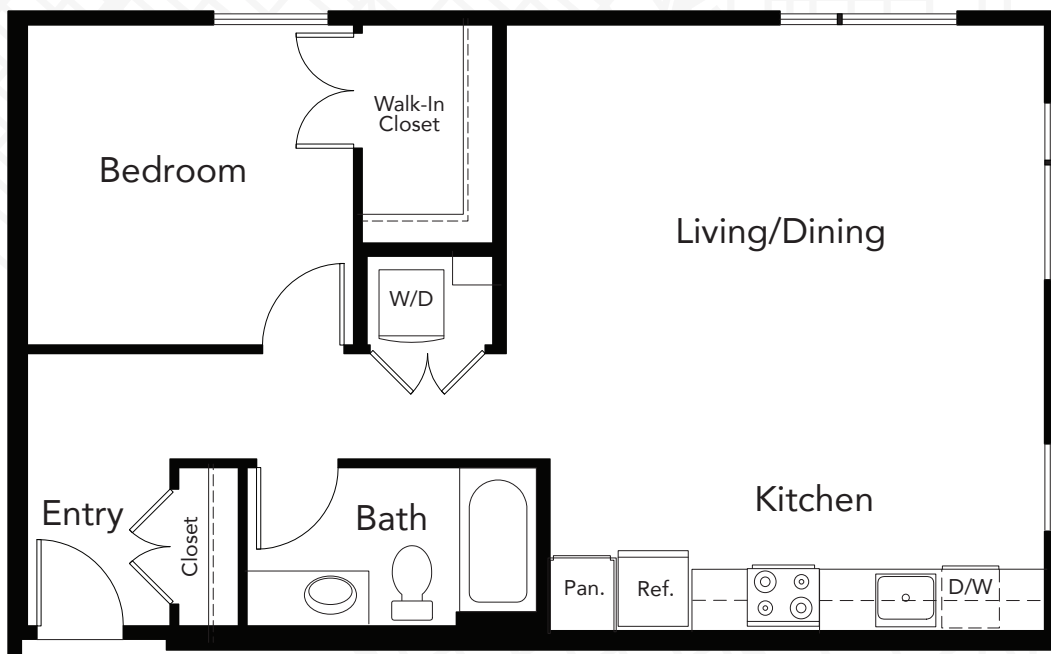

PLAN **B3**

1 Bedroom

1 Bath

798 Sq.Ft.

LEVEL 8

LEVEL 3-7

BOREN AVENUE NORTH

400 BOREN AVE NORTH
SEATTLE, WA 98109