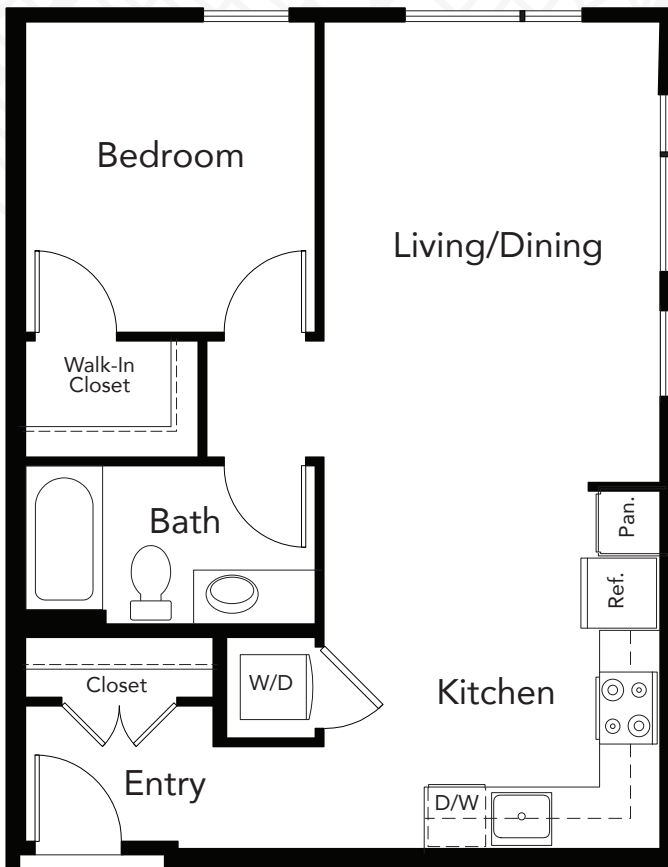

PLAN B4
 1 Bedroom
 1 Bath
 656-682 Sq.Ft.

400 BOREN AVE NORTH
 SEATTLE, WA 98109

206.257.5245

radiusSLU.com

Floor plans are artist's rendering. All dimensions are approximate. Actual product and specifications may vary in dimension or detail. Not all features are available in every apartment. Prices and availability are subject to change. Please see a representative for details.