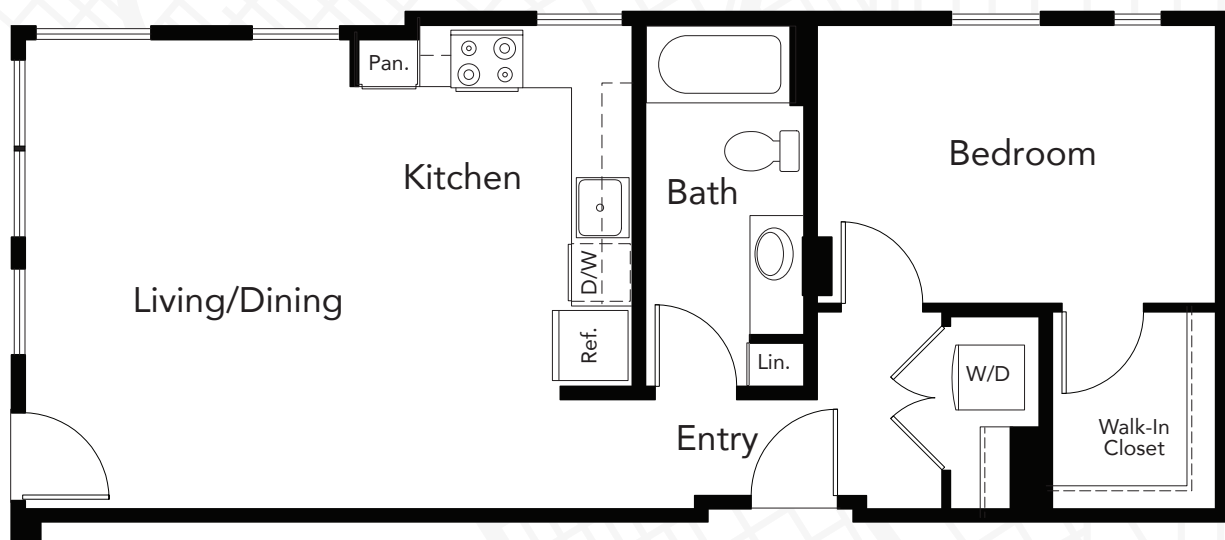

PLAN **B5**

1 Bedroom

1 Bath

747 Sq.Ft.

400 BOREN AVE NORTH
 SEATTLE, WA 98109
 206.257.5245
radiusSLU.com