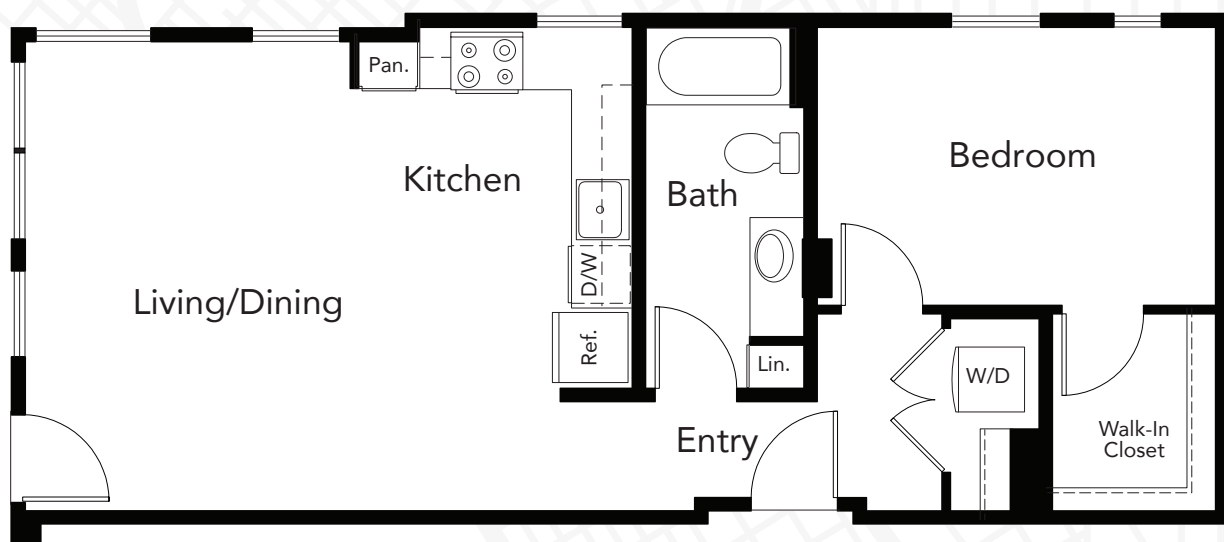

The logo for Radius, featuring the word "radius" in a lowercase, sans-serif font. A vertical red line is positioned between the "i" and "u", extending from the top of the "i" to the bottom of the "u". The logo is set against a dark circular background.

PLAN B5

1 Bedroom

1 Bath

747 Sq.Ft.

400 BOREN AVE NORTH
SEATTLE, WA 98109

206.257.5245

radiusSLU.com