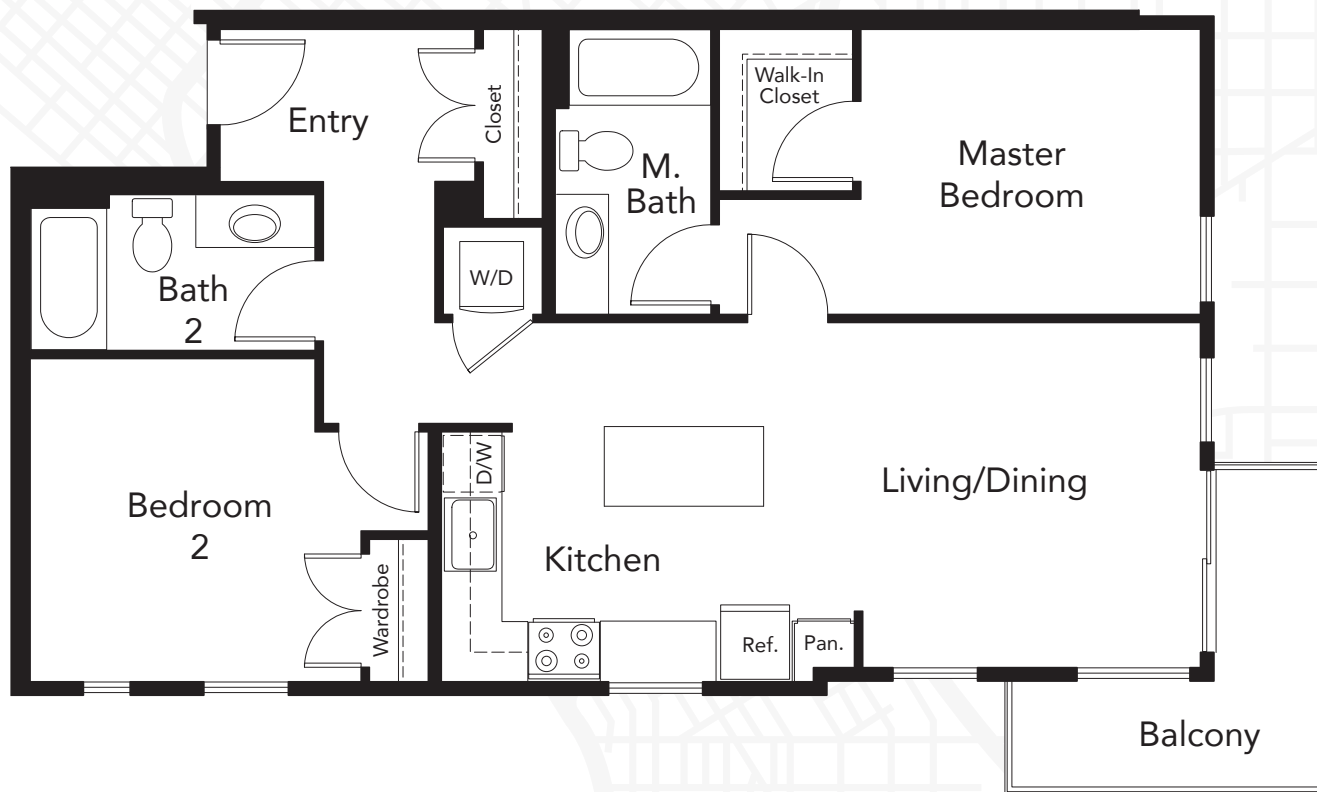

PLAN **C2**

2 Bedroom

2 Bath

975 Sq.Ft.

LEVEL 8

LEVEL 4-7

BOREN AVENUE NORTH