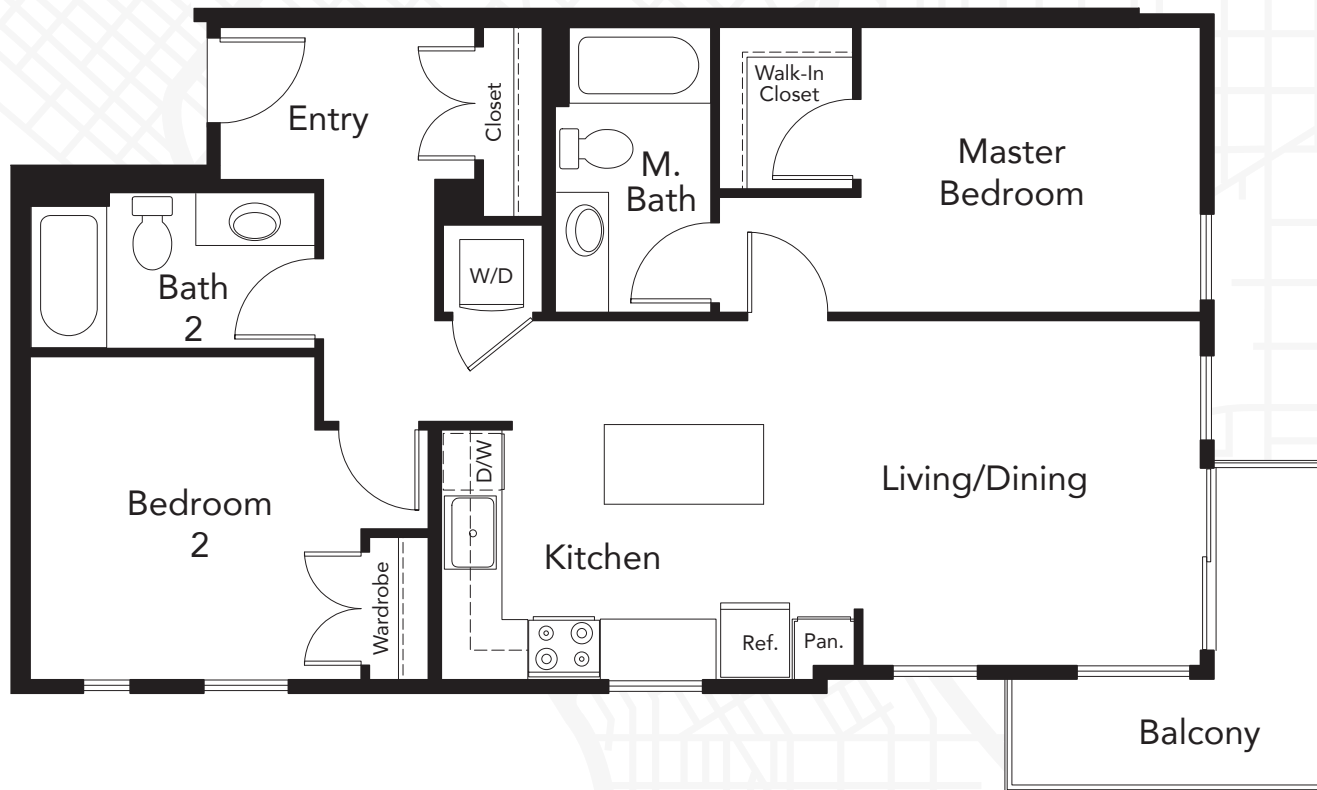

PLAN C2

2 Bedroom

2 Bath

975 Sq.Ft.

LEVEL 8

LEVEL 4-7

BOREN AVENUE NORTH