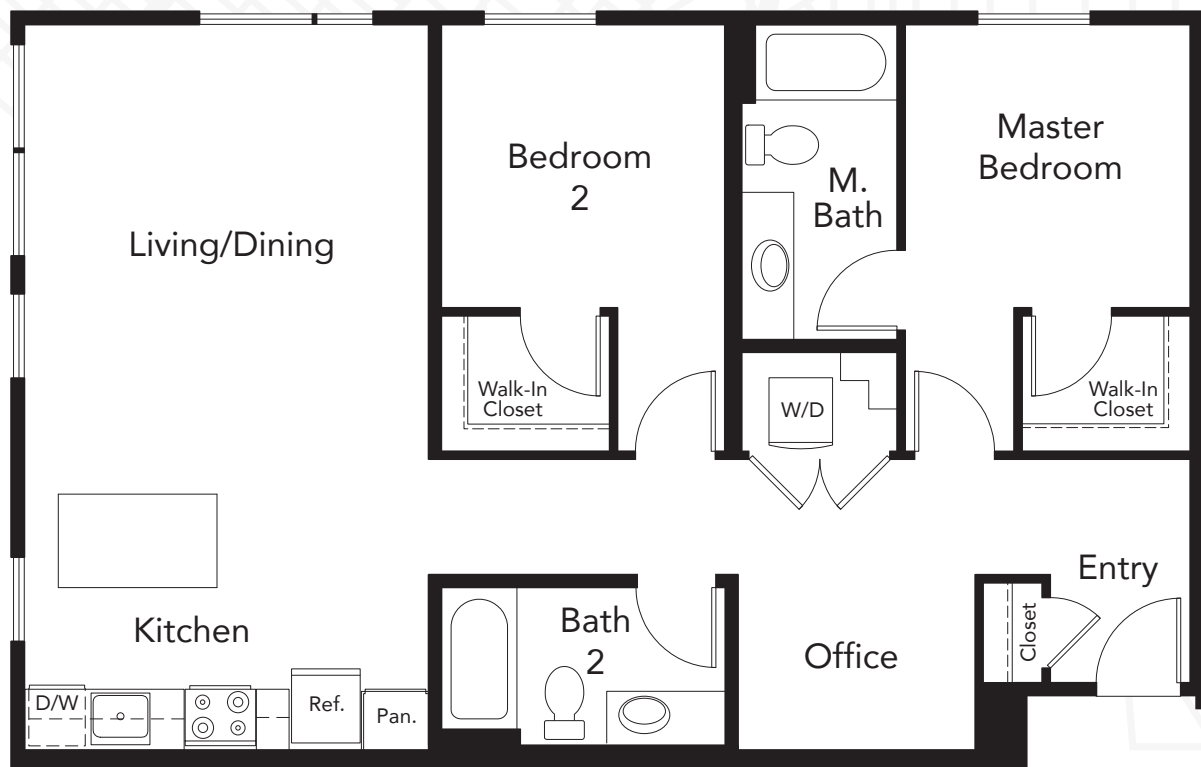

PLAN C4

2 Bedroom

2 Bath

1,065-1,114 Sq.Ft.

LEVEL 1

BOREN AVENUE NORTH

LEVEL 2

LEVEL 3-7