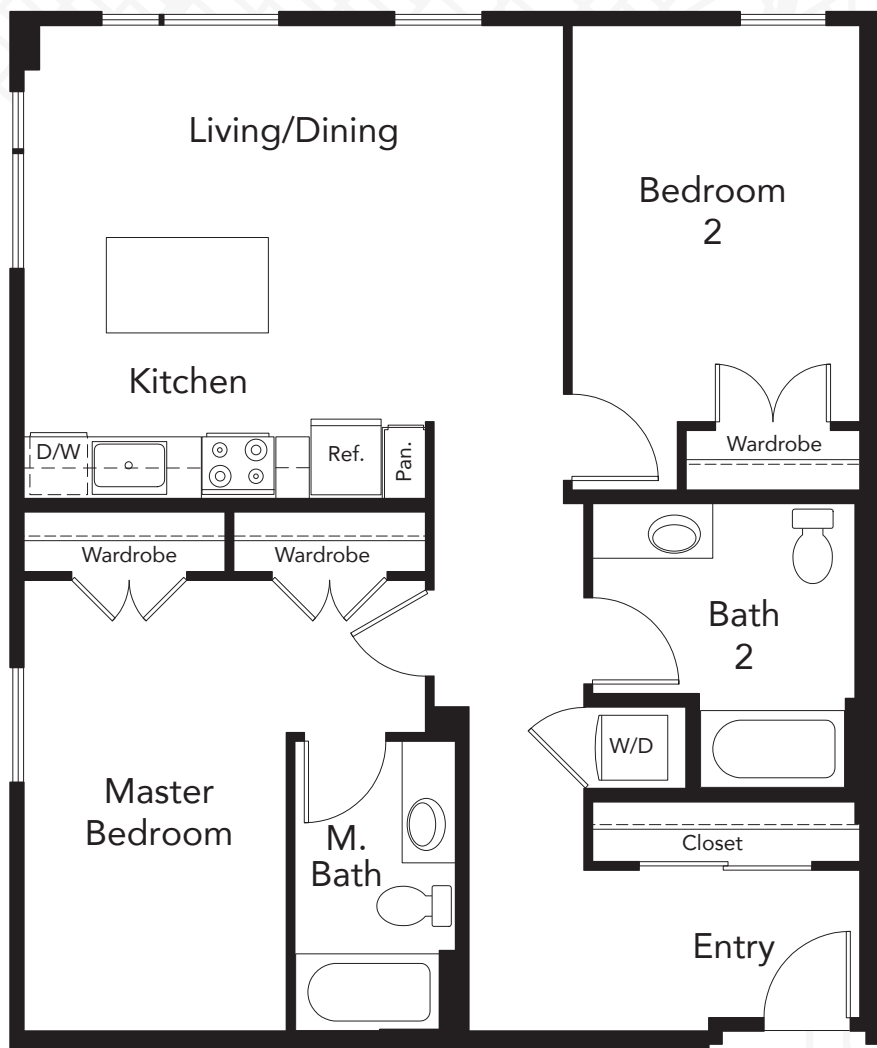

# PLAN C5 ADA

2 Bedroom

2 Bath

1,075 Sq.Ft.

LEVEL 3-4

BOREN AVENUE NORTH