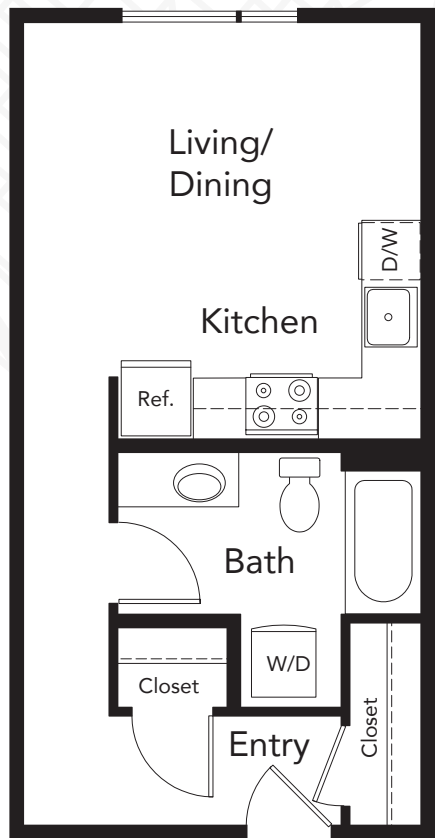

PLAN **S1**
Studio
1 Bath
426 Sq.Ft.

400 BOREN AVE NORTH
SEATTLE, WA 98109

206.257.5245
radiusSLU.com