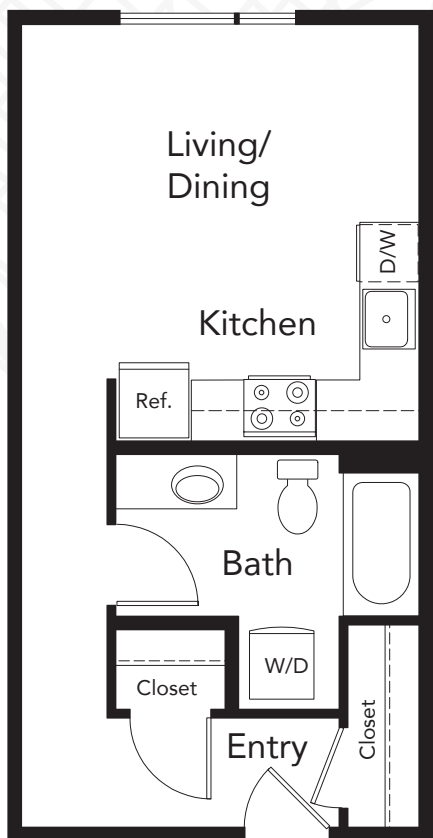

radius

PLAN **S1**

Studio

1 Bath

426 Sq.Ft.

LEVEL 8

BOREN AVENUE NORTH

400 BOREN AVE NORTH
SEATTLE, WA 98109