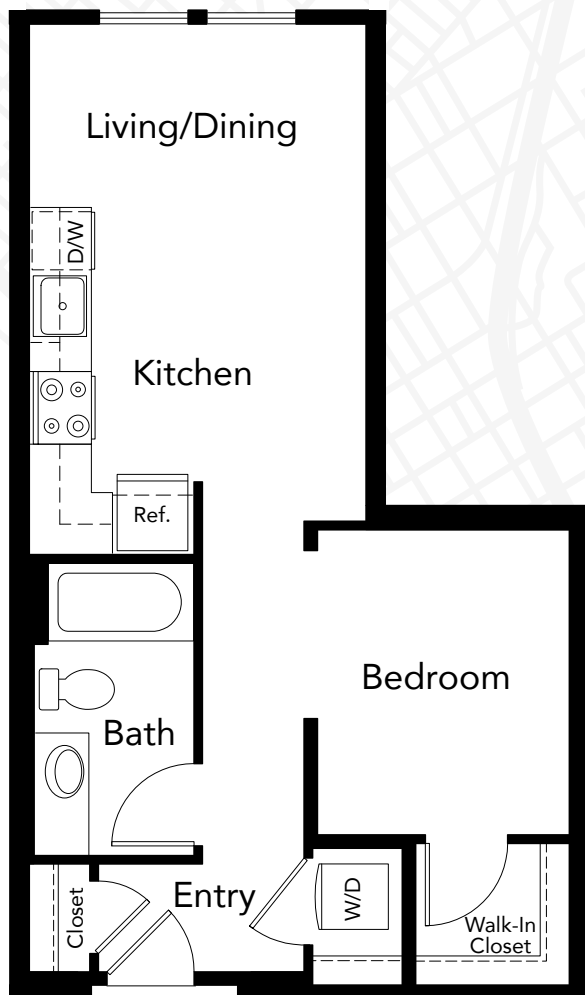

PLAN A1

1 Bedroom

1 Bath

519-641 Sq.Ft.

REPUBLICAN STREET

HARRISON STREET

BOREN AVENUE NORTH

400 BOREN AVE NORTH
SEATTLE, WA 98109
206.257.5245
radiusSLU.com