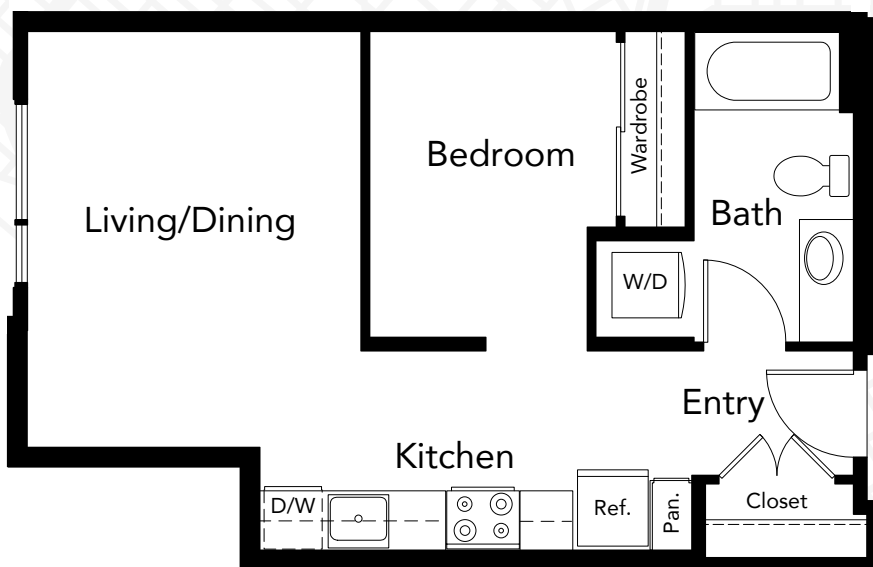

PLAN **A2**

1 Bedroom

1 Bath

522-587 Sq.Ft.

LEVEL 8

LEVEL 3-7

BOREN AVENUE NORTH

400 BOREN AVE NORTH
SEATTLE, WA 98109
206.257.5245