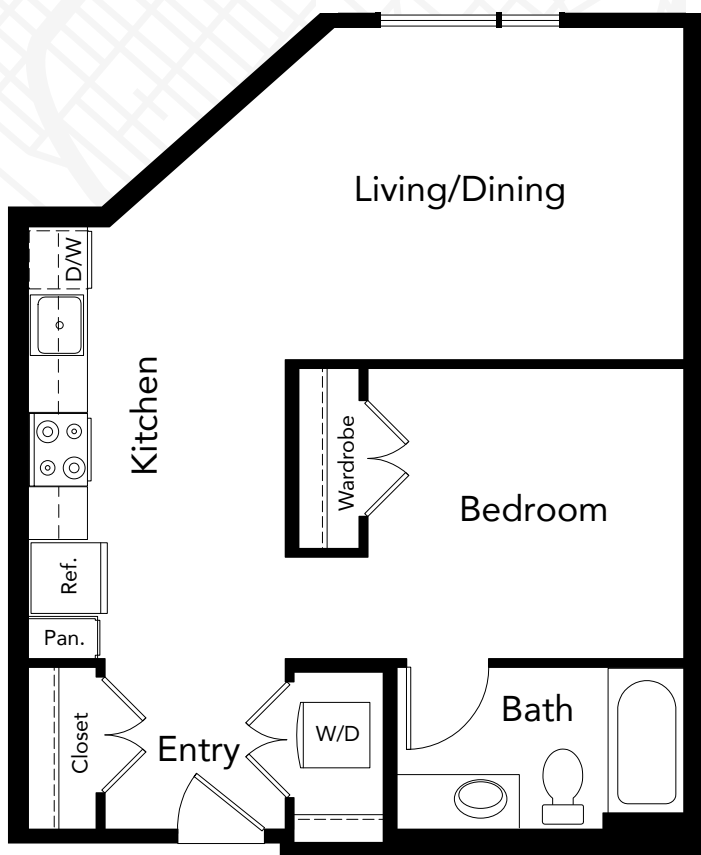

# PLAN A3

1 Bedroom

1 Bath

624 Sq.Ft.

LEVEL 8

LEVEL 3-7

R - Reverse

BOREN AVENUE NORTH