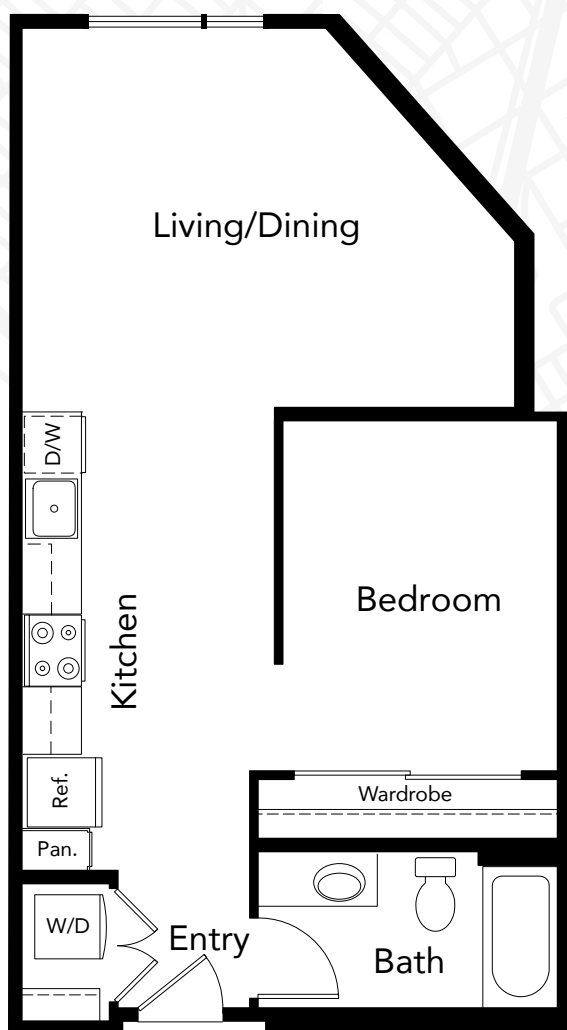

PLAN **A4**

1 Bedroom

1 Bath

649 Sq.Ft.

LEVEL 3-7

BOREN AVENUE NORTH