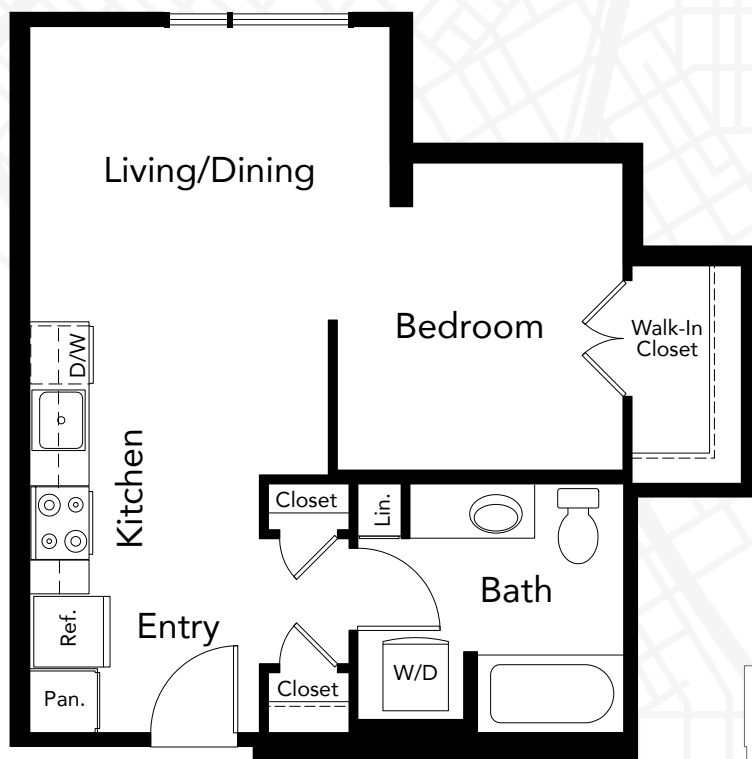

PLAN **A6**

1 Bedroom

1 Bath

527 Sq.Ft.

LEVEL 8

LEVEL 3-7

BOREN AVENUE NORTH

400 BOREN AVE NORTH
 SEATTLE, WA 98109
 206.257.5245
radiusSLU.com