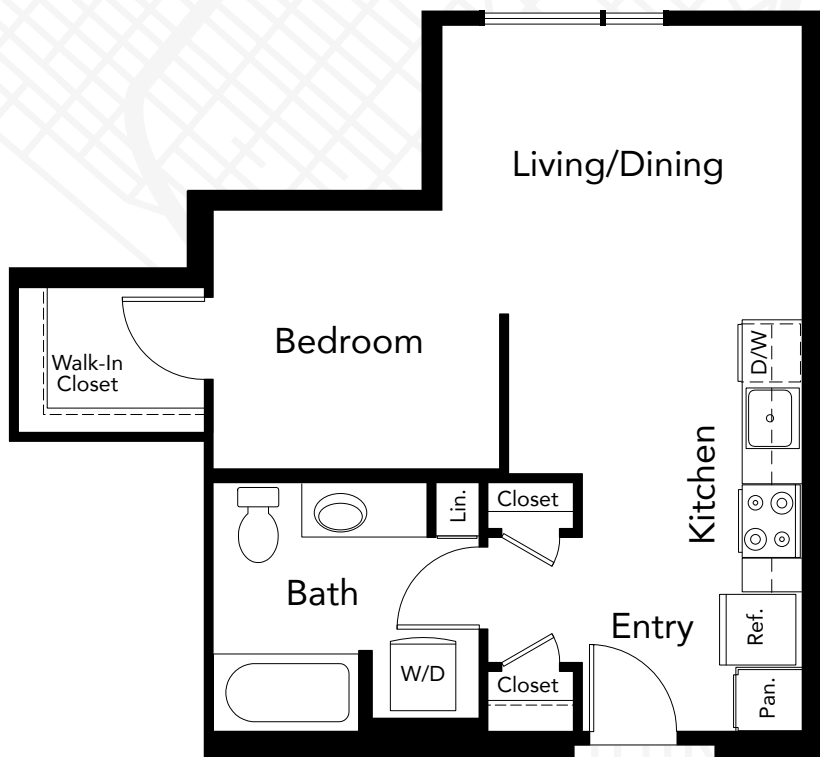

PLAN A6a

1 Bedroom

1 Bath

525 Sq.Ft.

LEVEL 8

LEVEL 3-7

BOREN AVENUE NORTH

400 BOREN AVE NORTH