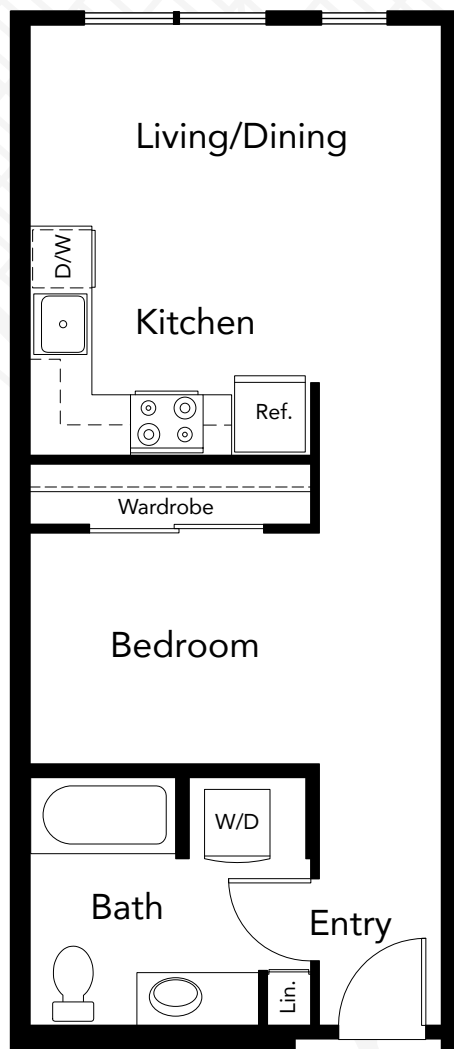

radius

PLAN **A7**  
1 Bedroom  
1 Bath  
534-597 Sq.Ft.

LEVEL 8

LEVEL 3-7

BOREN AVENUE NORTH

400 BOREN AVE NORTH  
SEATTLE, WA 98109  
206.257.5245

[radiusSLU.com](http://radiusSLU.com)