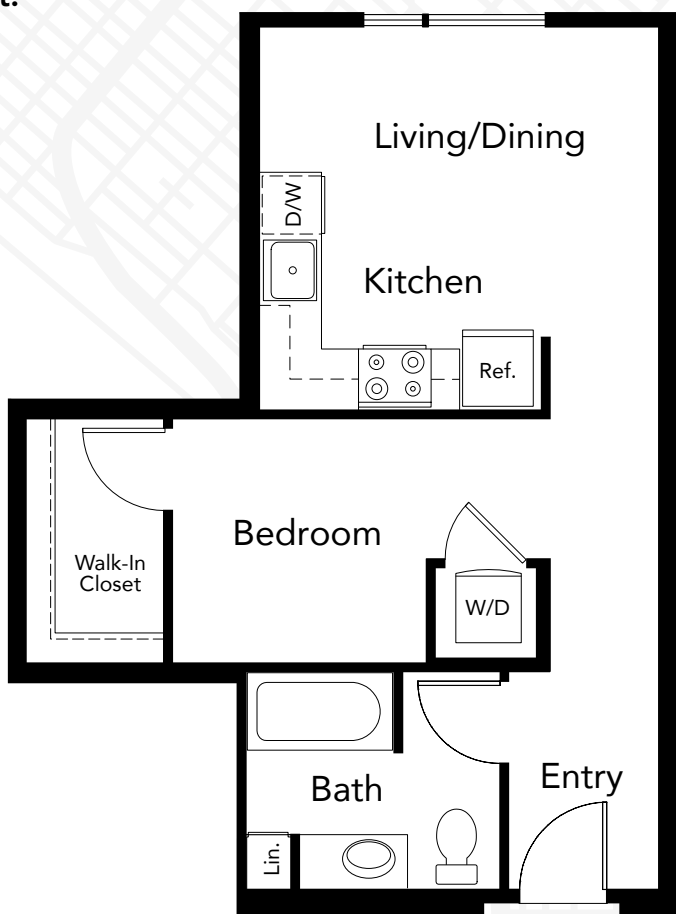

PLAN A8

1 Bedroom

1 Bath

537 Sq.Ft.

LEVEL 8

LEVEL 3-7

BOREN AVENUE NORTH

400 BOREN AVE NORTH
SEATTLE, WA 98109
206.257.5245