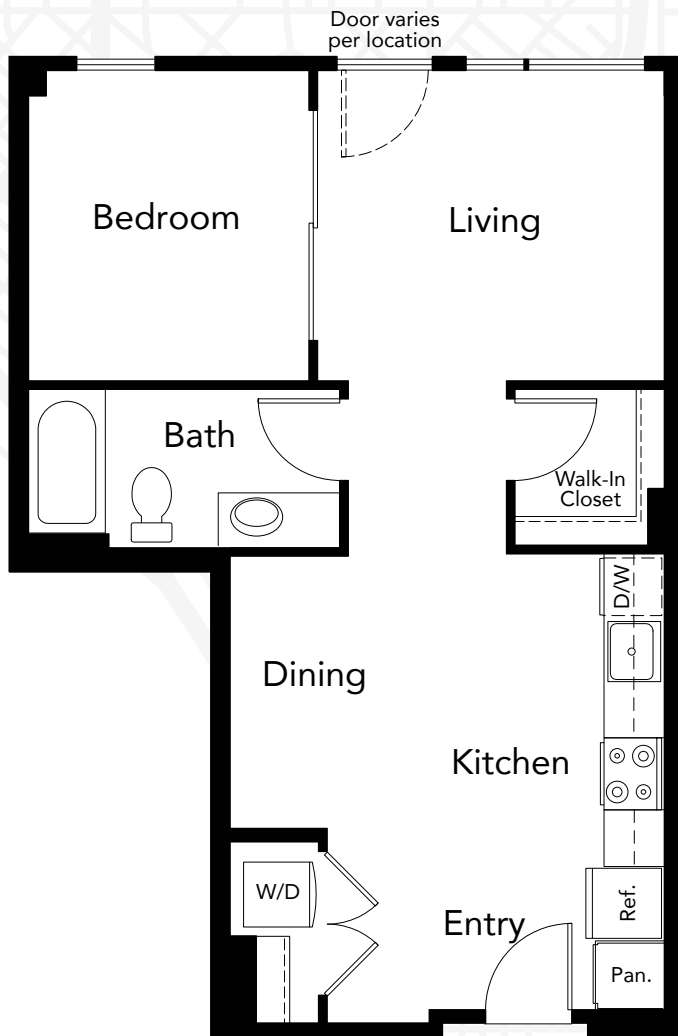

PLAN **B1a**

1 Bedroom

1 Bath

640-665 Sq.Ft.

LEVEL 2

LEVEL 1

BOREN AVENUE NORTH

400 BOREN AVE NORTH