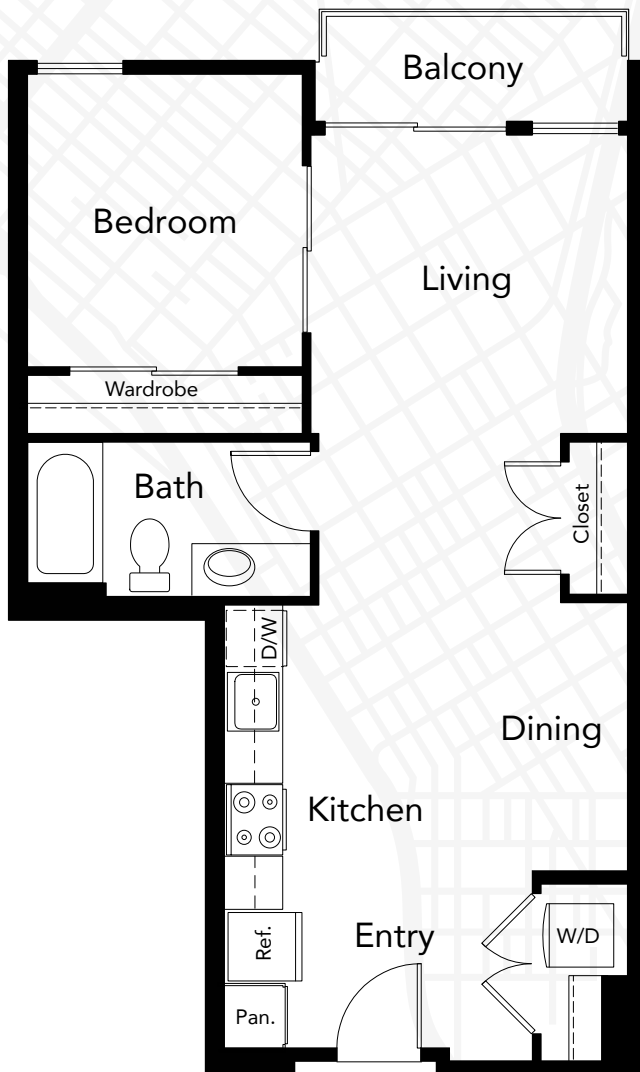

PLAN **B1b**

1 Bedroom

1 Bath

657 Sq.Ft.

BOREN AVENUE NORTH

400 BOREN AVE NORTH

SEATTLE, WA 98109

206.257.5245