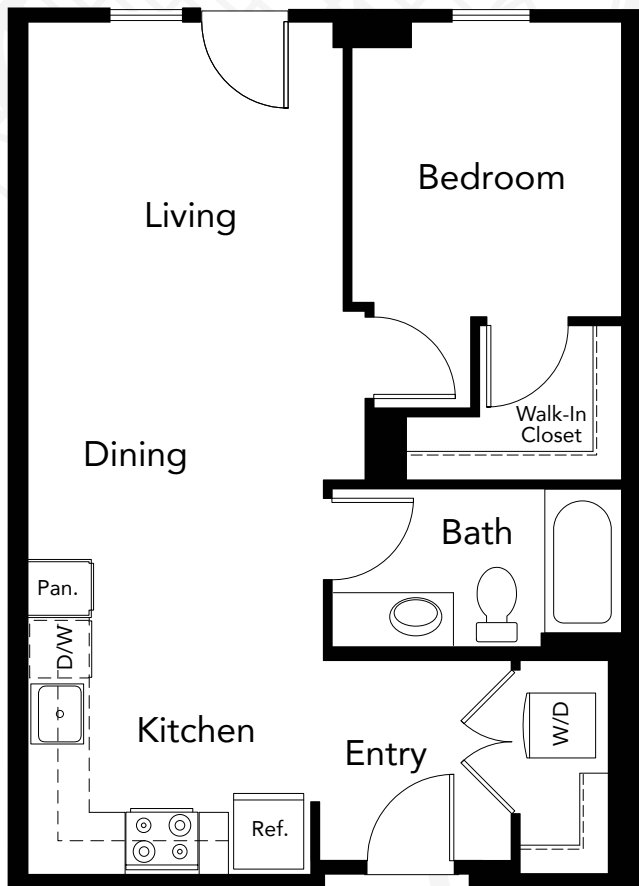

# PLAN B2a

1 Bedroom

1 Bath

675-691 Sq.Ft.

BOREN AVENUE NORTH