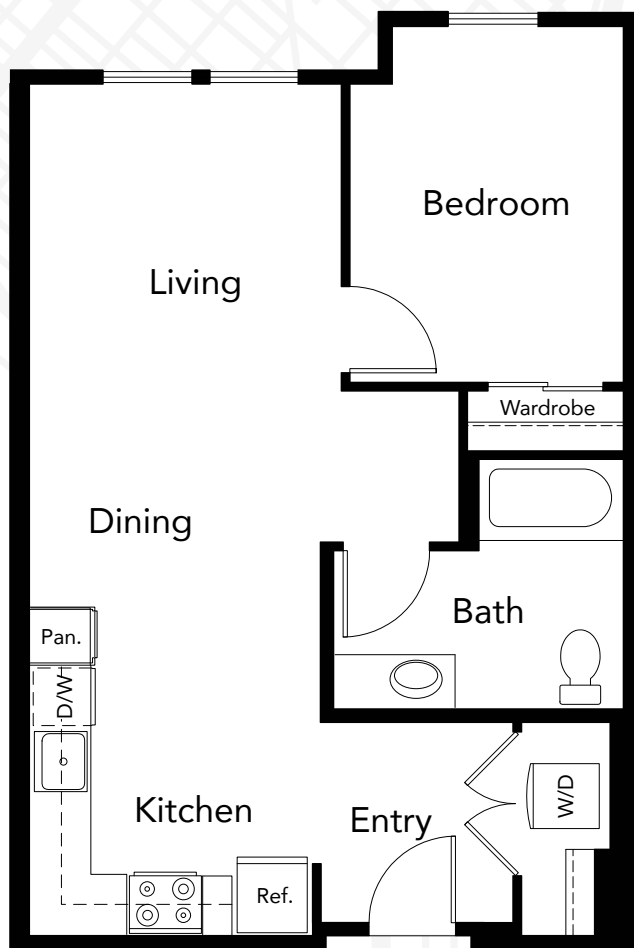

PLAN B2 ADA

1 Bedroom

1 Bath

691 Sq.Ft.

LEVEL 4-7

BOREN AVENUE NORTH