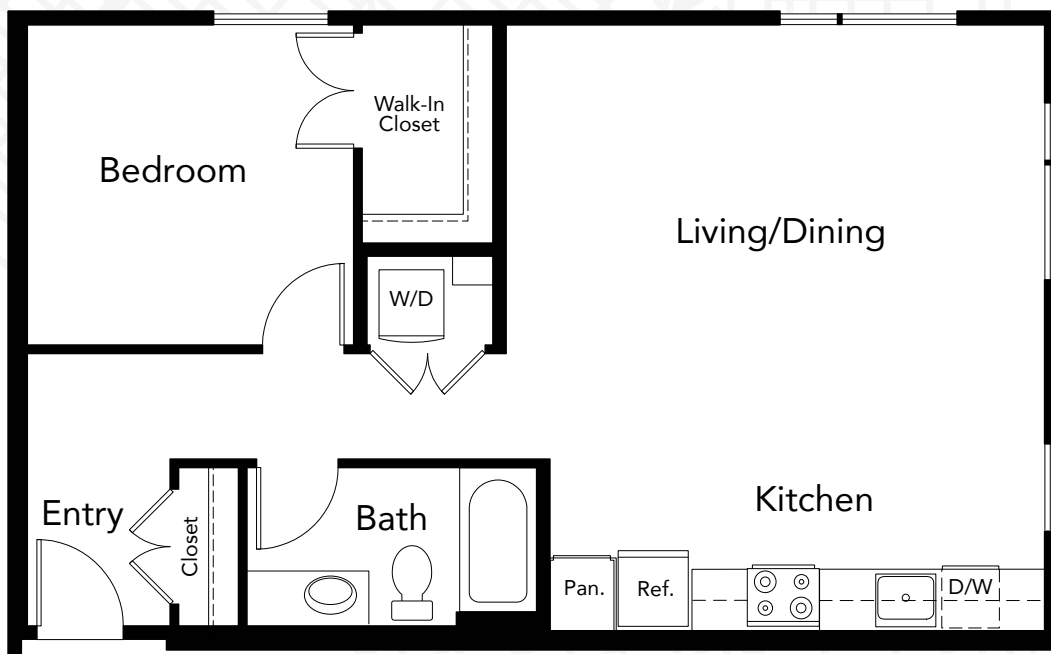

radius

PLAN **B3**

1 Bedroom

1 Bath

798 Sq.Ft.

LEVEL 8

LEVEL 3-7

BOREN AVENUE NORTH