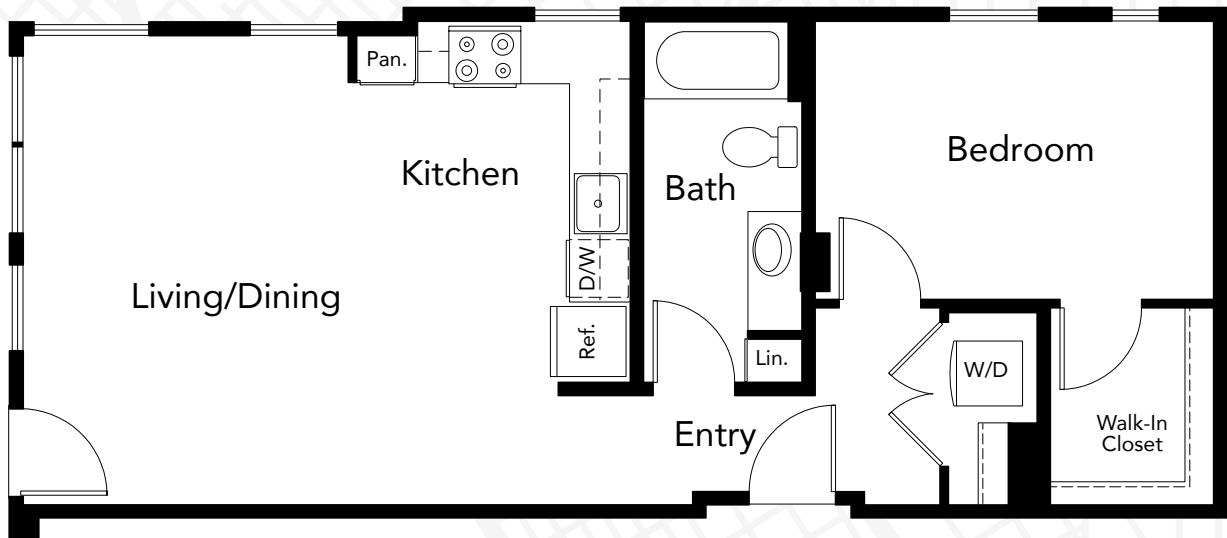

PLAN **B5**
1 Bedroom
1 Bath
747 Sq.Ft.

LEVEL 3

BOREN AVENUE NORTH

400 BOREN AVE NORTH
SEATTLE, WA 98109
206.257.5245

radiusSLU.com