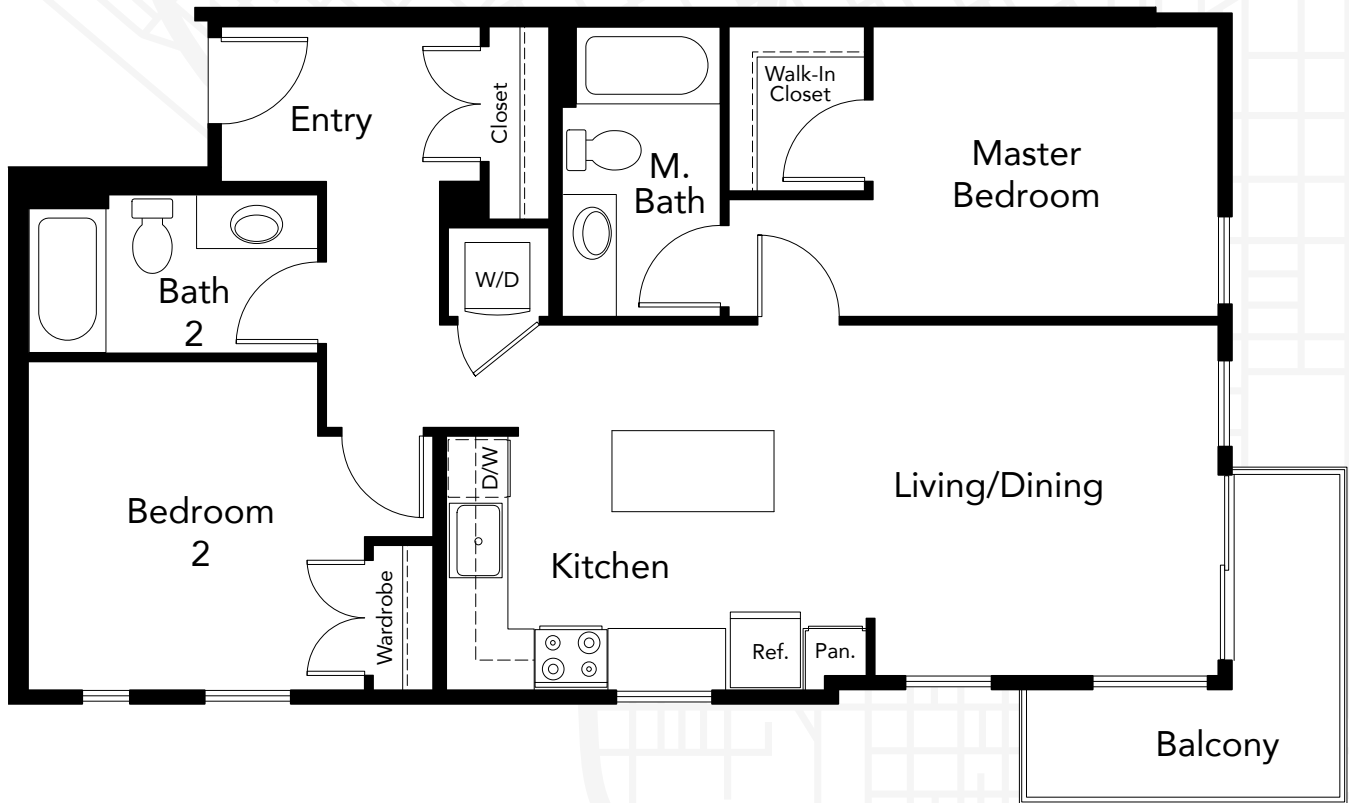

PLAN **C2**
2 Bedroom
2 Bath
975 Sq.Ft.

400 BOREN AVE NORTH
SEATTLE, WA 98109
206.257.5245
radiusSLU.com