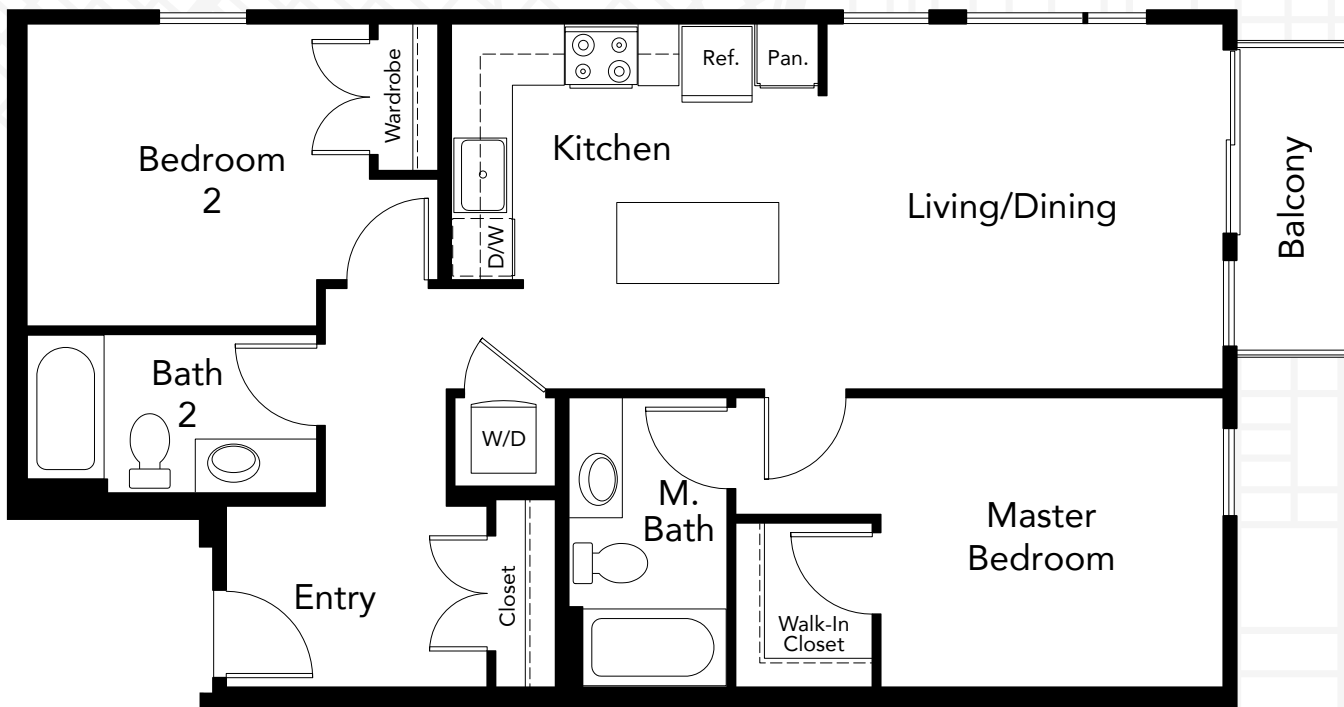

PLAN C2a

2 Bedroom

2 Bath

945-979 Sq.Ft.

BOREN AVENUE NORTH