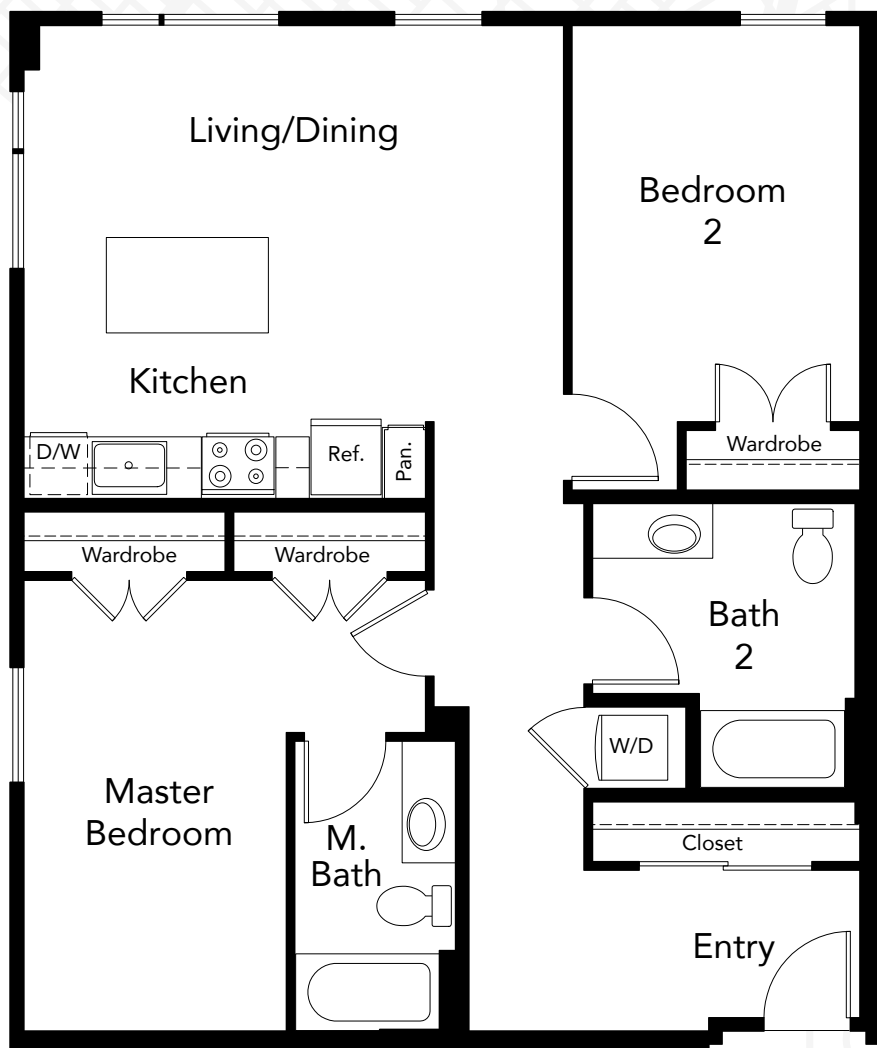

PLAN C5 ADA

2 Bedroom

2 Bath

1,075 Sq.Ft.

LEVEL 3-4

BOREN AVENUE NORTH