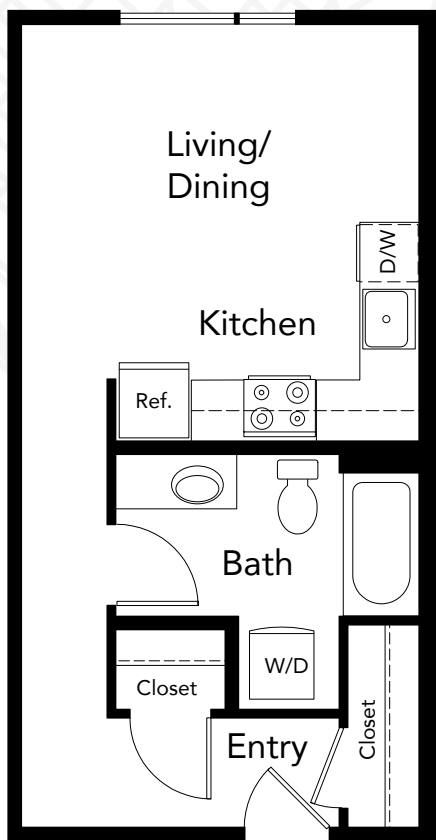

PLAN **S1**
Studio
1 Bath
426 Sq.Ft.

LEVEL 8

BOREN AVENUE NORTH

400 BOREN AVE NORTH
SEATTLE, WA 98109
206.257.5245

radiusSLU.com